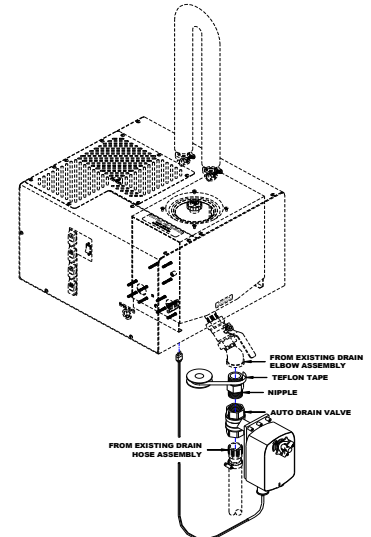

Precision Automatic Drain Kits

PWS AED-1

PWS AED-2

The Precision Auto Drain Kits will automatically drain the impurities out of the boiling chamber after each cycle is completed. This unit is designed to reduce the amount of mineral build up on the element, float and the inside walls of the boiling chamber, as the more often these impurities are removed, the less often manual cleaning of the boiling chamber will be required. This is especially true in hard water areas. This unit can be added at any time with very little assembly required.

MODEL	PWS AED-1	PWS AED-1	PWS AED-2
PART NUMBER	500006	500015	520003
VOLTAGE	120 VAC	240 VAC	240 VAC
POWER	3.4W	6.5W	6.5W
FREQUENCY	60 Hz	50/60 Hz	50/60 Hz
AMPS	0.03	0.03	0.03
FITS MODELS:	PWS 8-5 / PWS 8-8 / PWS 12-12 / PWS 12-20 (120V)	PWS 8-5 / PWS 8-8 / PWS 12-12 / PWS 12-20 (240V)	PWS 45-75 208V / 220V / 240V