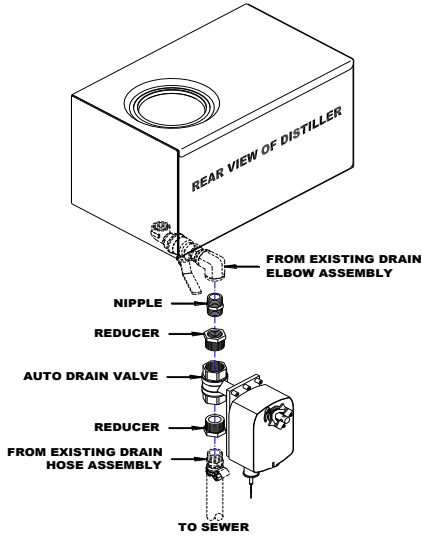

Precision Automatic Drain Kits

PWS AED-1

PWS AED-2

The Precision Auto Drain Kits will automatically drain the impurities out of the boiling chamber after each cycle is completed. This unit is designed to reduce the amount of mineral build up on the element, float and the inside walls of the boiling chamber, as the more often these impurities are removed, the less often manual cleaning of the boiling chamber will be required. This is especially true in hard water areas. This unit can be added at any time with very little assembly required.

MODEL	PWS AED-1	PWS AED-1	PWS AED-2
PART NUMBER	500006	500015	520003
VOLTAGE	120 VAC	240 VAC	240 VAC
POWER	3.4W	6.5W	6.5W
FREQUENCY	60 Hz	50/60 Hz	50/60 Hz
AMPS	0.03	0.03	0.03
FITS MODELS:	PWS 8-5 / PWS 8-8 / PWS 12-12 / PWS 12-20 (120V)	PWS 8-5 / PWS 8-8 / PWS 12-12 / PWS 12-20 (240V)	PWS 45-75 208V / 220V / 240V