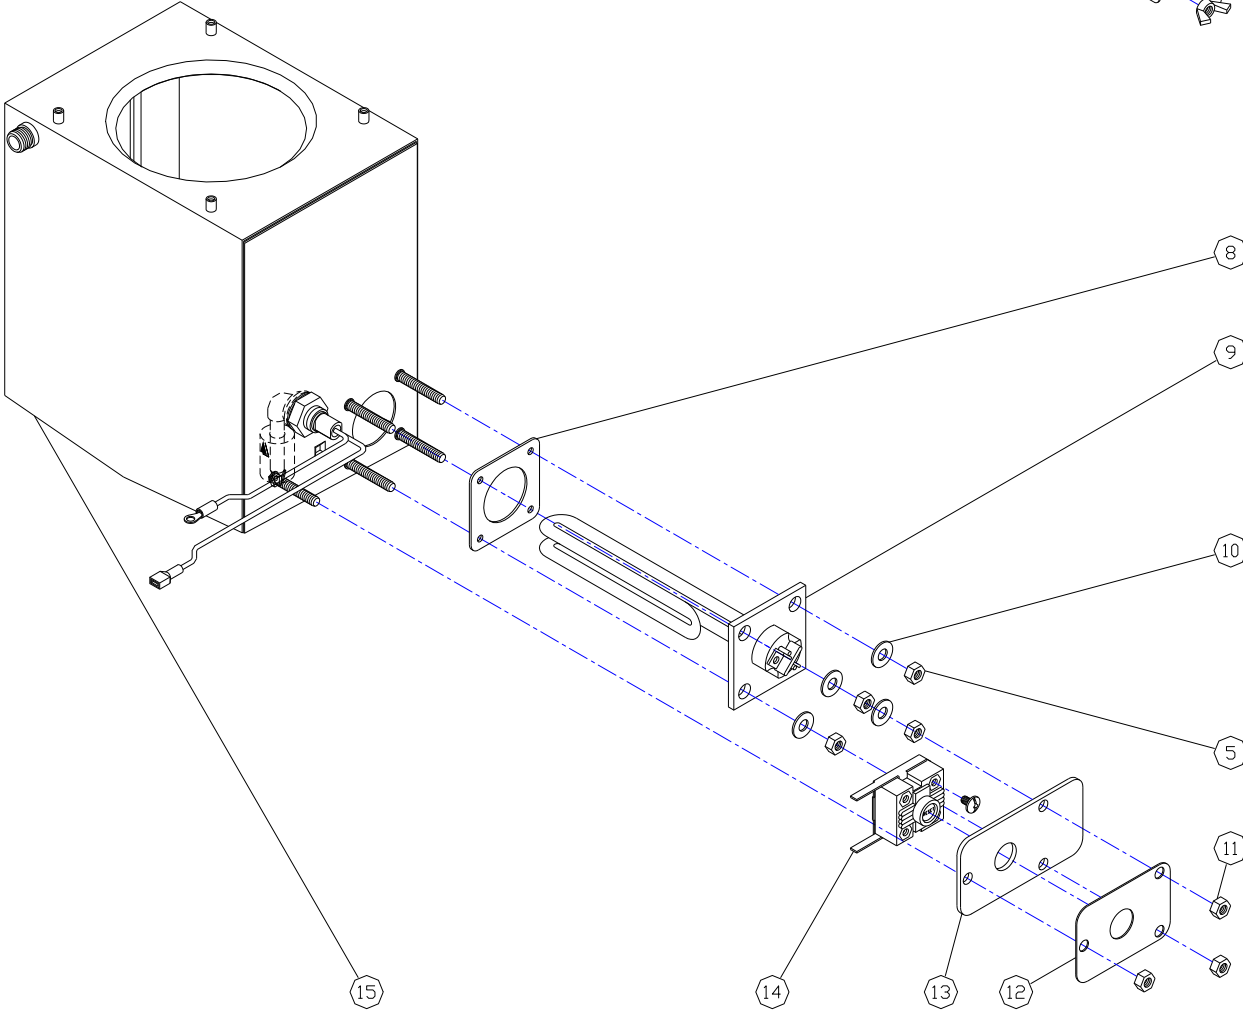

094073S1, Exploded Parts List Boiler Assembly, PWS, 8GPD Manual

Item #	Part #	Description	Qty
1	500182	Clip, Heater, Studded	1
2	500176	Boiler Float Assembly, Manual (includes gasket, washer & nut)	1
3	500XXX	Gasket, Boiler Float Switch	1
4	018009	Washer, 5/16" x 1-1/4" x 18ga SS	1
5	025000	Nut, Hex, 1/4" SS	5
6	500164	Bracket, Slosh Guard	1
7	028002	Nut, Wing, 1/4" SS	1
8	500100	Gasket, Heater	1
9	060001	Heating Element, 120V, 1100W	1
	060002	Heating Element, 240V, 1100W	1
10	018004	Washer, 5/16" x 11/16" x 20ga SS	4
11	025002	Nut, Hex, 1/4" Pltd.	9
12	500153	Cover, Reset, SS	1
13	400010	Reset Plate, Lexan	1
14	060000	Switch, Thermo-reset	1
15	500193	Boiler W.A., 8GPD Manual	1

094073S1, Exploded Parts List Boiler Assembly, PWS, 8GPD Manual