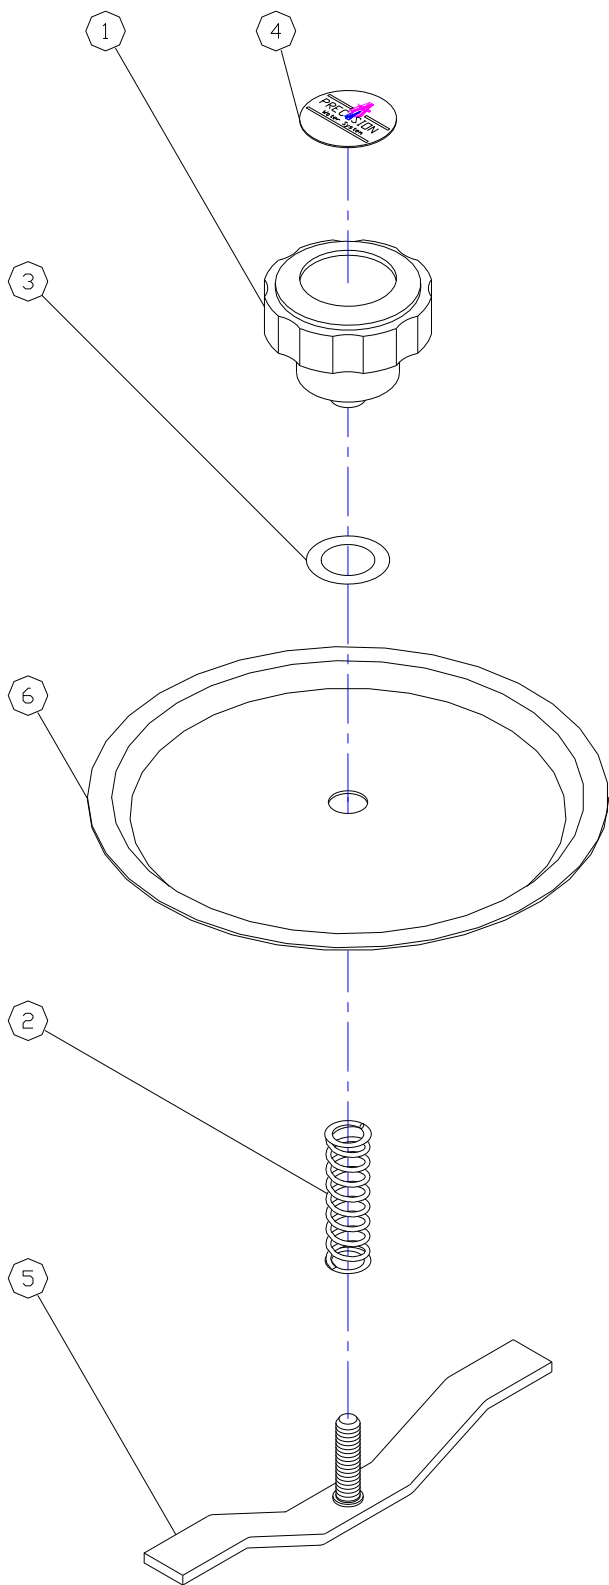

094074A, Exploded Parts List Boiling Tank & Holding Tank Lids Assemblies, PWS

BOILING TANK
LID ASSEMBLY
(PART # 500184)