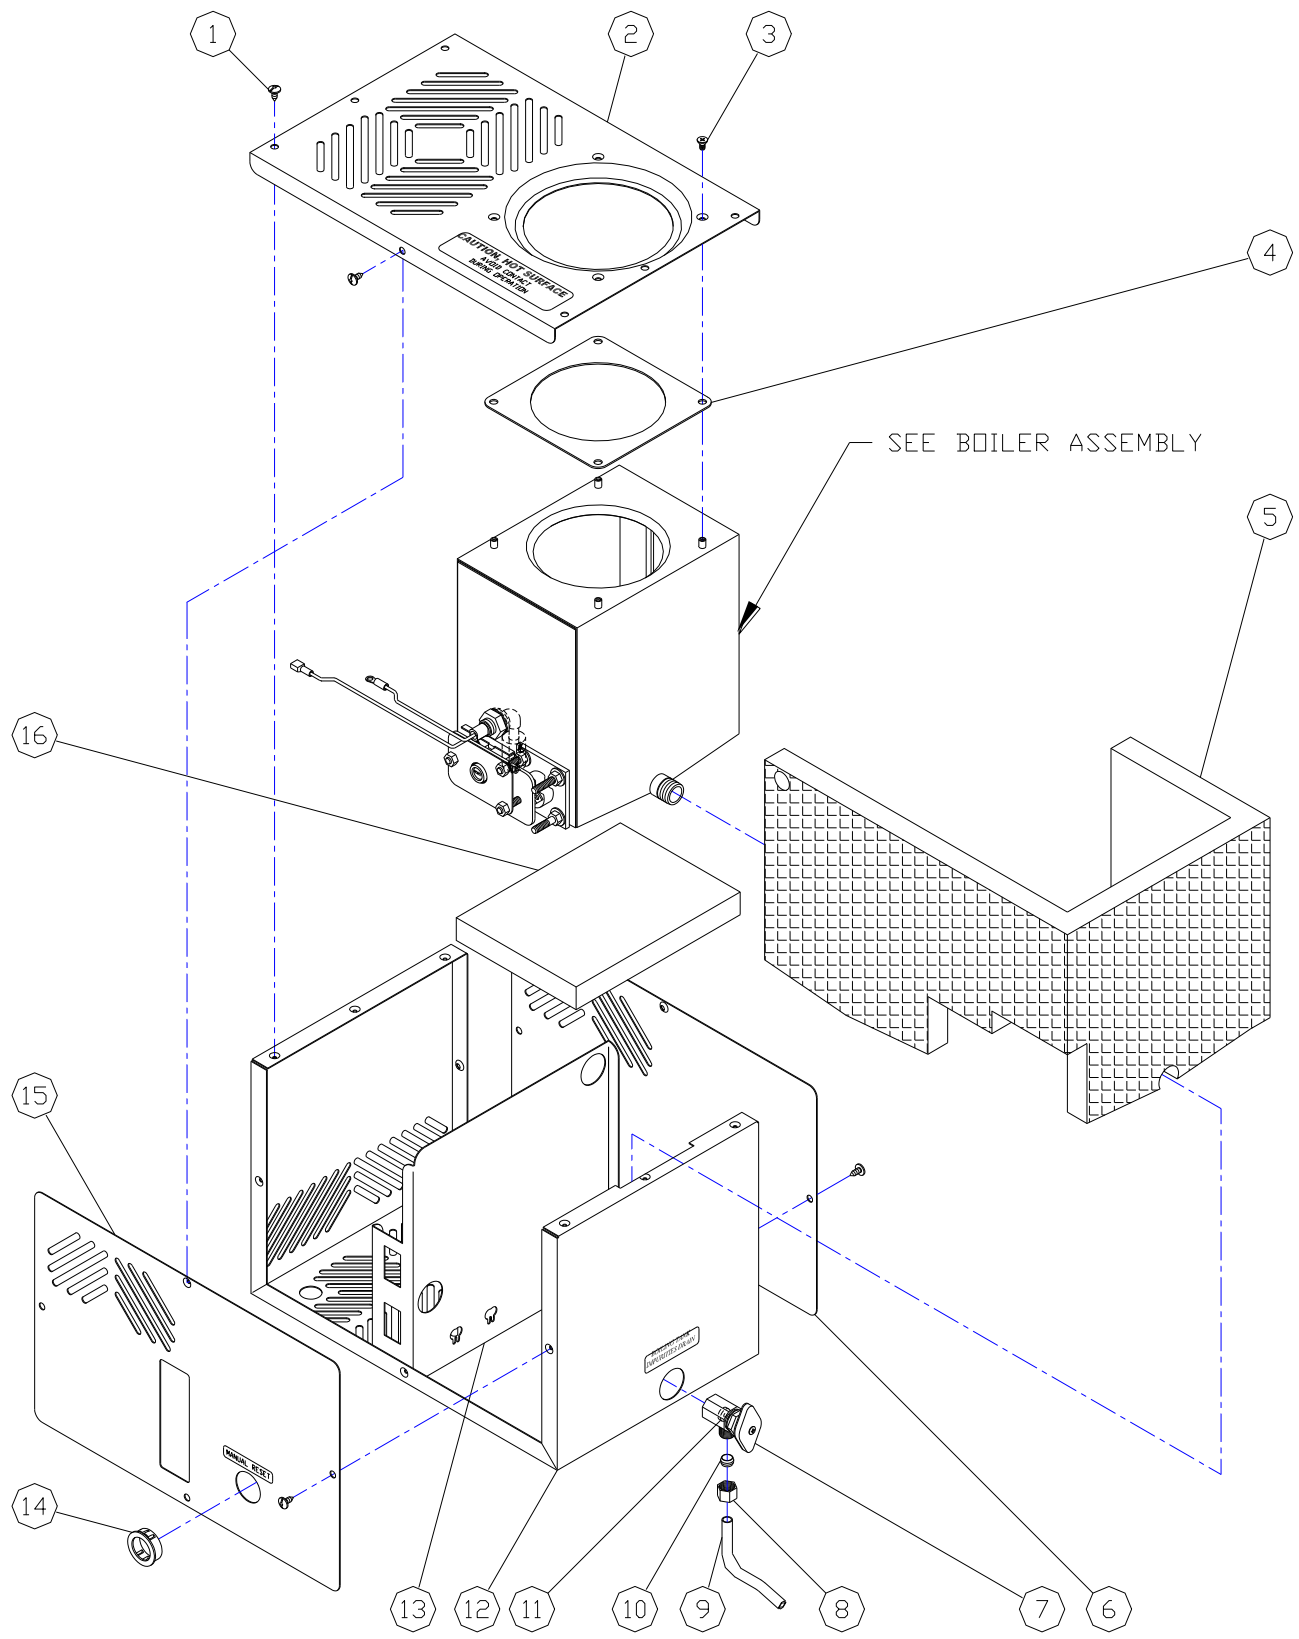

094078S1, Exploded Parts List

Distiller Head Assembly, PWS, 8GPD Manual

Item #	Part #	Description	Qty
1	010000	Screw, ShtMtl, #10-12 x ½", SS	14
2	500141	Cover, Top, 8GPD Manual	1
3	012008	Screw, Mach, #10-24x3/8", OvalHd	4
4	500111	Gasket, Lid	1
5	500214	Insulation, 8GPD Man. Boil. Sides	1
6	500143	Cover, Rear, 8GPD Manual	1
7	400000	Drain Valve, Impurities (includes nut and ferrule)	1
8	036013	Nut, Compression, 3/8" Pltd	1
9	500212	Tube, Manual Drain	1
10	030012	Ferrule, 3/8"	1
11	080065	Washer, Impurities Drain Valve	1
12	500139	Body, 8GPD Manual	1
13	500140	Divider, 8GPD Manual	1
14	054004	Bushing, Snap, 1.25"	1
15	500142	Cover, Front, 8GPD Manual	1
16	500215	Insulation, 8GPD Man. Boil. Bot.	1

094078S1, Exploded Parts List Distiller Head Assembly, PWS, 8GPD Manual