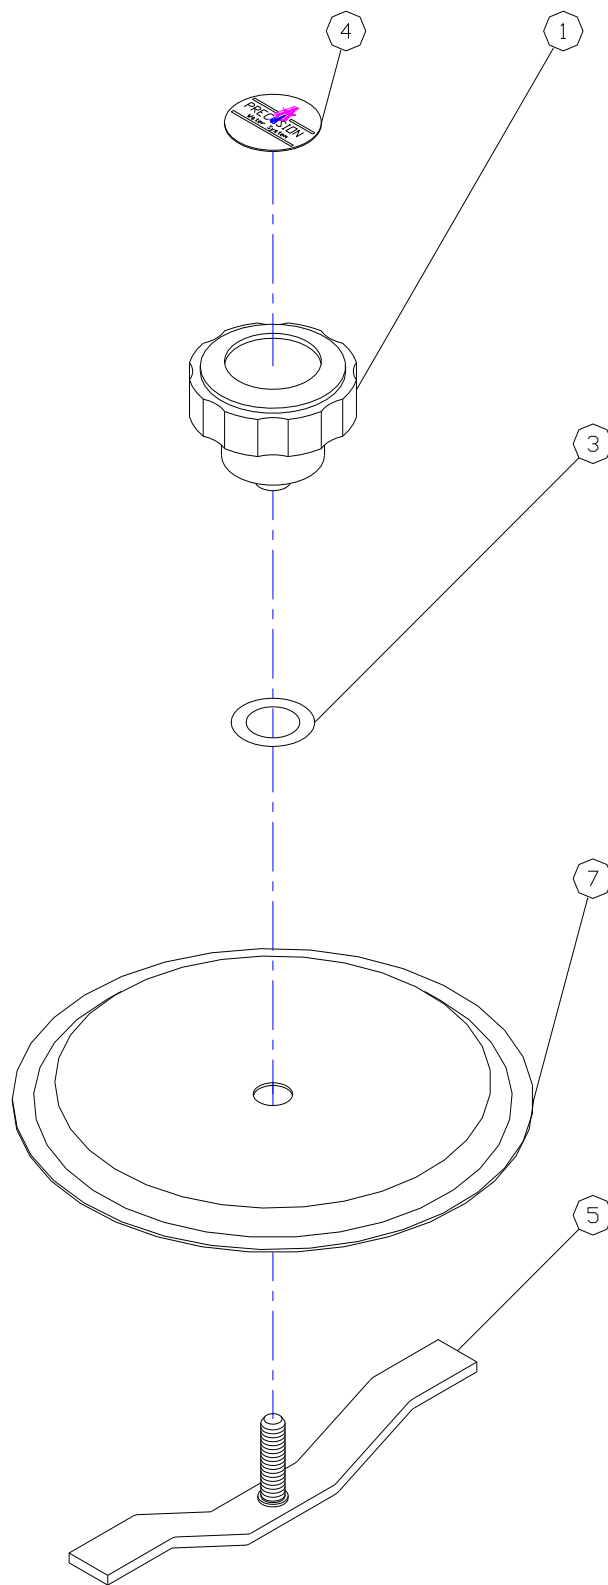

HOLDING TANK
LID ASSEMBLY
(PART # 500248)