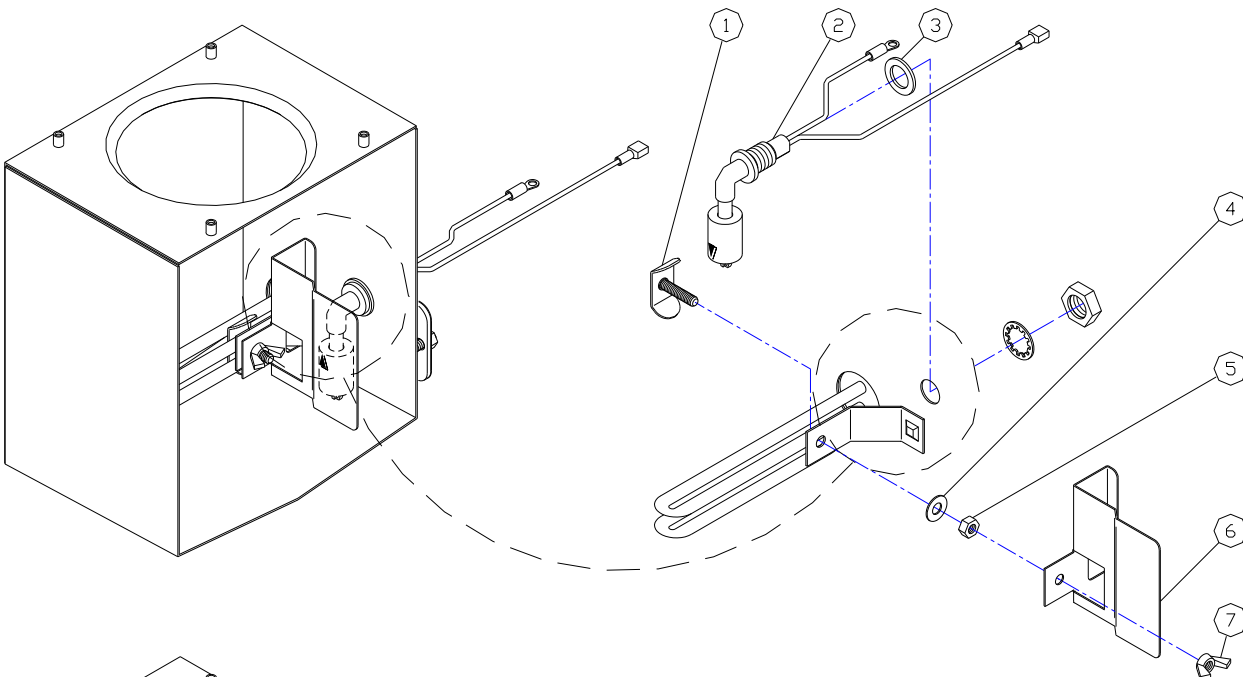

094073S1, Exploded Parts List Boiler Assembly, PWS, 8GPD Manual

Item #	Part #	Description	Qty
1	500182	Clip, Heater, Studded	1
2	500176	Boiler Float Assembly, Manual (includes gasket, washer & nut)	1
3	500XXX	Gasket, Boiler Float Switch	1
4	018009	Washer, 5/16" x 1-1/4" x 18ga SS	1
5	025000	Nut, Hex, 1/4" SS	5
6	500164	Bracket, Slosh Guard	1
7	028002	Nut, Wing, 1/4" SS	1
8	500100	Gasket, Heater	1
9	060001	Heating Element, 120V, 1100W	1
	060002	Heating Element, 240V, 1100W	1
10	018004	Washer, 5/16" x 11/16" x 20ga SS	4
11	025002	Nut, Hex, 1/4" Pltd.	9
12	500153	Cover, Reset, SS	1
13	400010	Reset Plate, Lexan	1
14	060000	Switch, Thermo-reset	1
15	500193	Boiler W.A., 8GPD Manual	1

094073S1, Exploded Parts List Boiler Assembly, PWS, 8GPD Manual