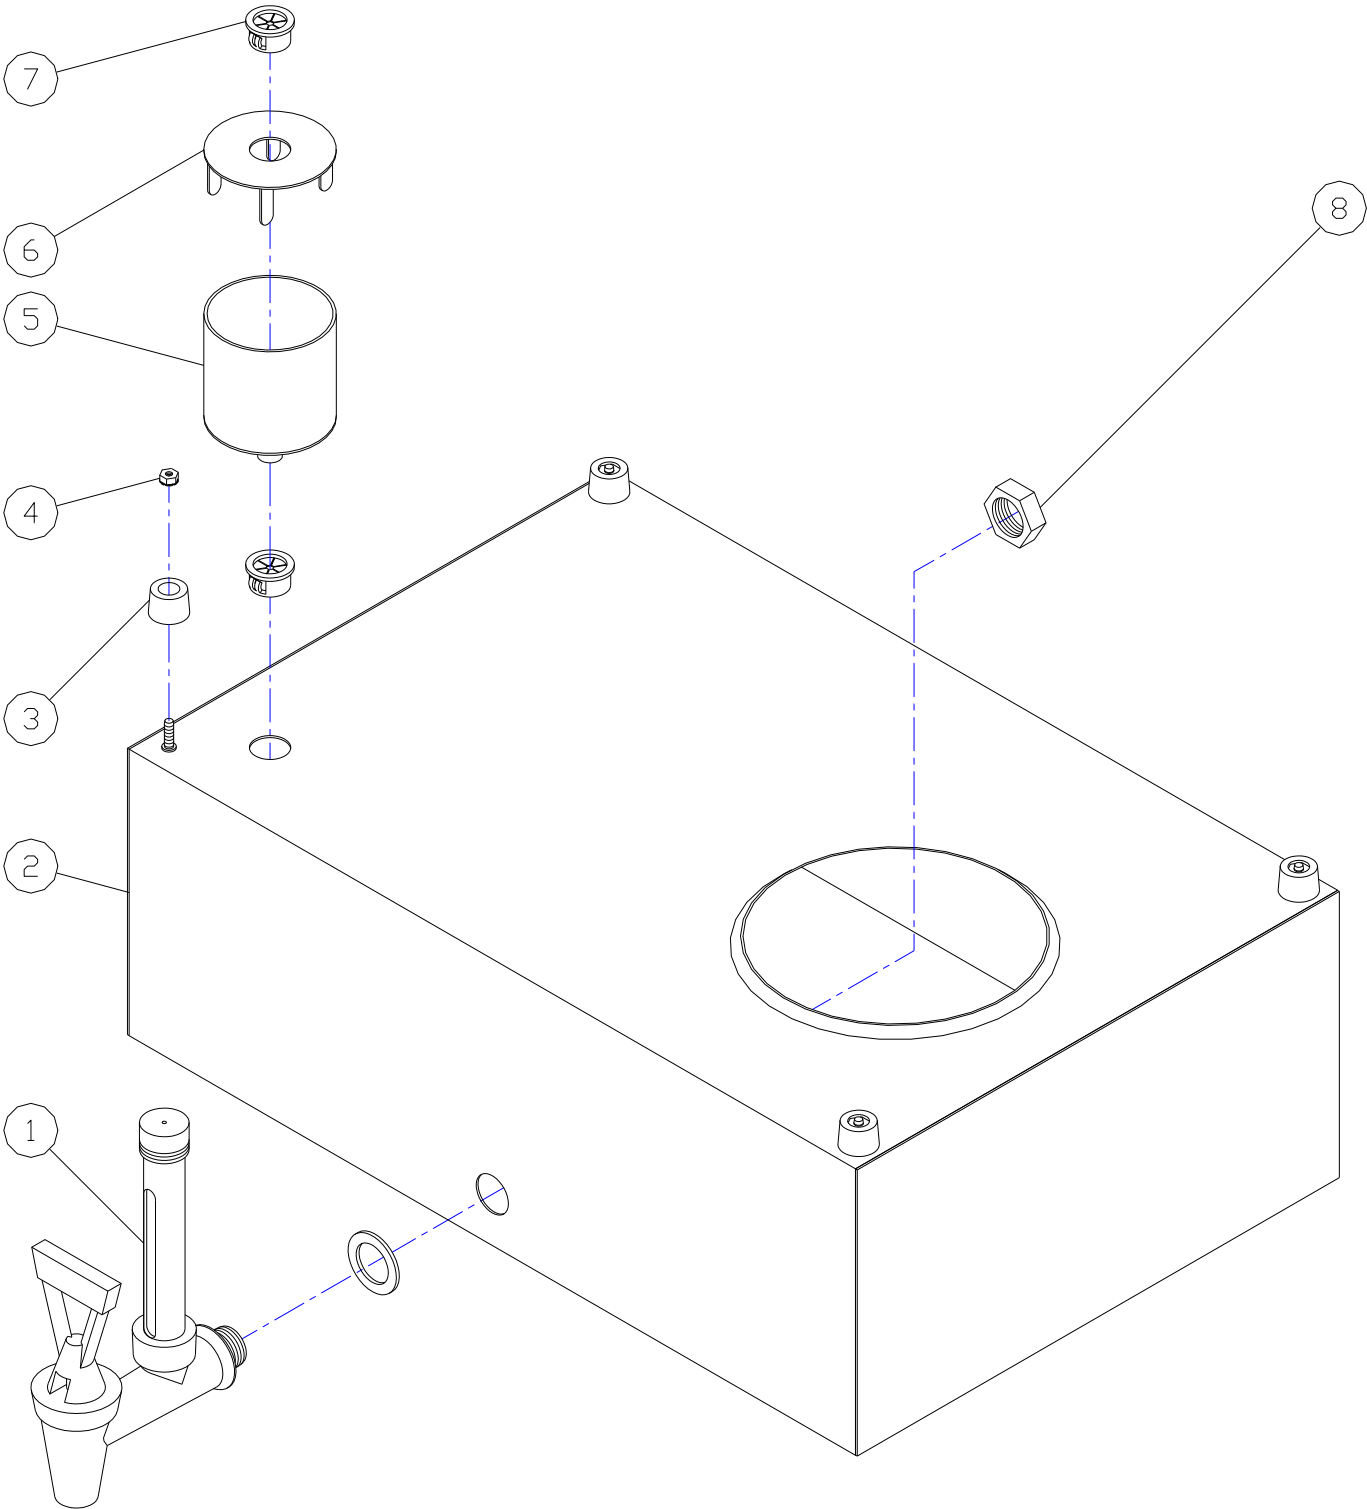

094080-, Exploded Parts List Holding Tank Assembly, 8-3MST

Item #	<u>Part #</u>	<u>Description</u>	<u>Qty</u>
1	080078	Valve, HT, 4" (includes nut & washer)	1
2	500196	Holding Tank WA, 3 Gallon	1
3	054019	Foot, 5/8" Dia, x 7/16" High, Blk	4
4	026002	Nut, Kep, Pltd, #6-32	4
5	500258	Filter Housing, WA, 8-M	1
6	500260	Filter Cap, 2", WA	1
7	054005	Bushing, Wire, 5/8'	2
8	080132	Nut, Jam 3/8, Blk	1

094080-, Exploded Parts List Holding Tank Assembly, 8-3MST