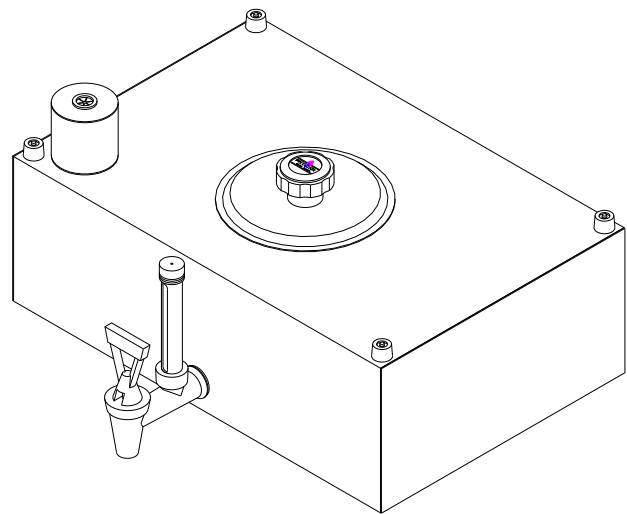

MODEL PWS 8-MST

PRECISION WATER SYSTEMS WATER DISTILLER

MANUFACTURED BY:
PRECISION DESIGN & MANUFACTURING INC.
10331 - 105th STREET
WESTLOCK, ALBERTA, CANADA, T7P 2H7
e-mail: info@precisioncanada.com
PHONE (780) 349-4933
FAX (780) 349-4957