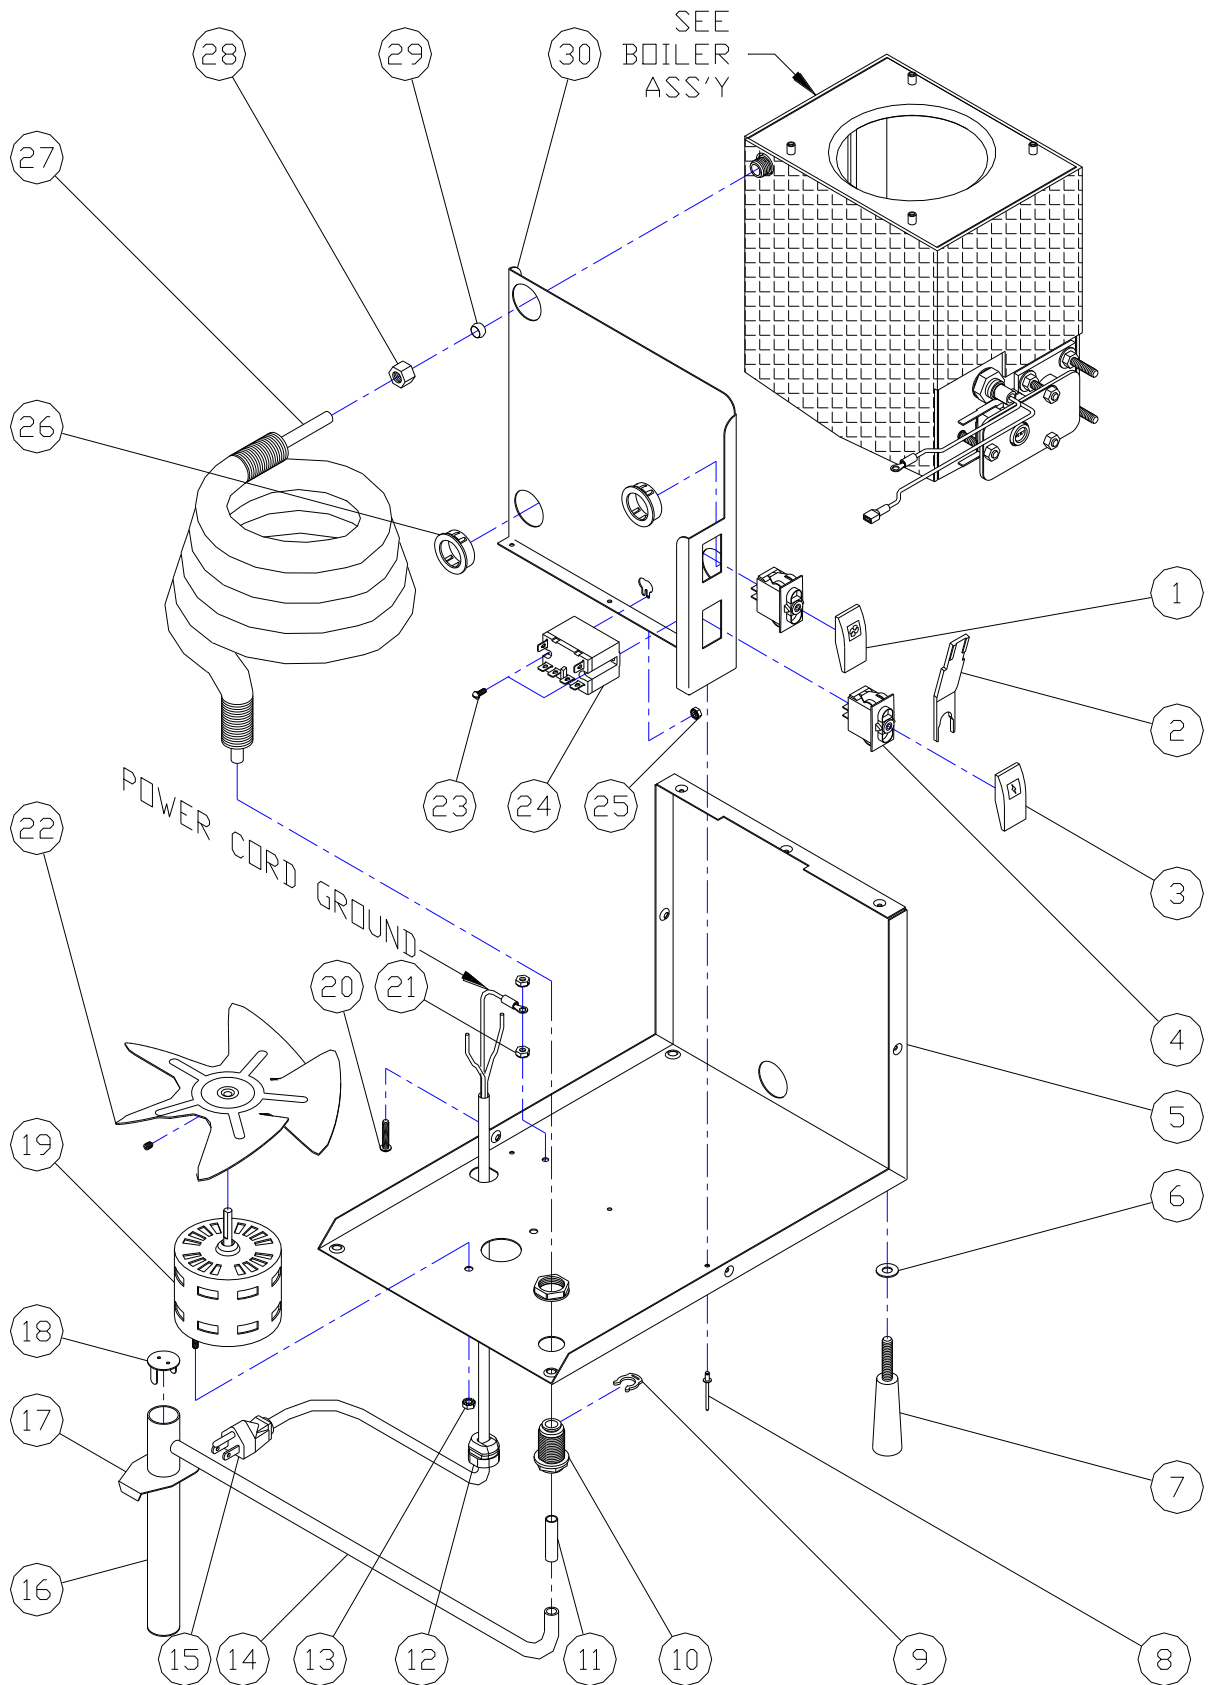

094079S1, Exploded Parts List Distiller Body Assembly, PWS, 8GPD Manual

Item #	Part #	Description	Qty
1	060030	Actuator, Grey, Amber-Fan	1
2	080134	Tool, Actuator Removal	1
3	060029	Actuator, Grey, Red-Power	1
4	060028	Switch Base, 120/240V SPST	2
5	500139	Body, 8GPD Manual	1
6	018004	Washer, 5/16" x 11/16" x 20ga SS	4
7	054009	Leg, 2-1/2", Plastic Tapered, 5/16	4
8	016004	Rivet, Aluminum, 1/8" x 5/16"	4
9	034021	Locking Clip, 3/8" JG	1
10	034011	Bulkhead, 3/8" JG	1
11	500202	Tube, 3/8OD x 1-1/2"	1
12	054002	Strain Relief, 7K-2	1
13	026001	Nut, Kep, Pltd., 8-32	2
14	052002	Tubing, 5/16" x 7/16"	1
15	500287	Power Cord Assembly, 16-3NA, 8GPD Manual	1
16	500211	Post Filter	1
17	500198	Clip, Post Filter	1
18	500262	Post Filter Cap	1
19	060049	Motor, 120/240 Dual Voltage	1
20	012000	Screw, Machine, Pltd., #10-24 x 1"	1
21	026000	Nut, Kep, Pltd., #10-24	2
22	080045	Fan Blade, 7"	1
23	012009	Screw, Machine, Plate, #6-32 X 1/2"	2
24	060018	Relay, Black, 120V	1
	060019	Relay, Black, 240V	1
25	026002	Nut, Kep, Plate, #6-32	2
26	054004	Bushing, Snap, 1-1/4"	2
27	500263	Cooling Coil Assy, 8GPD Manual	1
28	030013	Nut, Pltd, 3/8" Comp.	1
29	030012	Ferrule, 3/8"	1
30	500140	Divider, 8GPD Manual	1

094079S1, Exploded Parts List

Distiller Body Assembly, PWS, 8GPD Manual