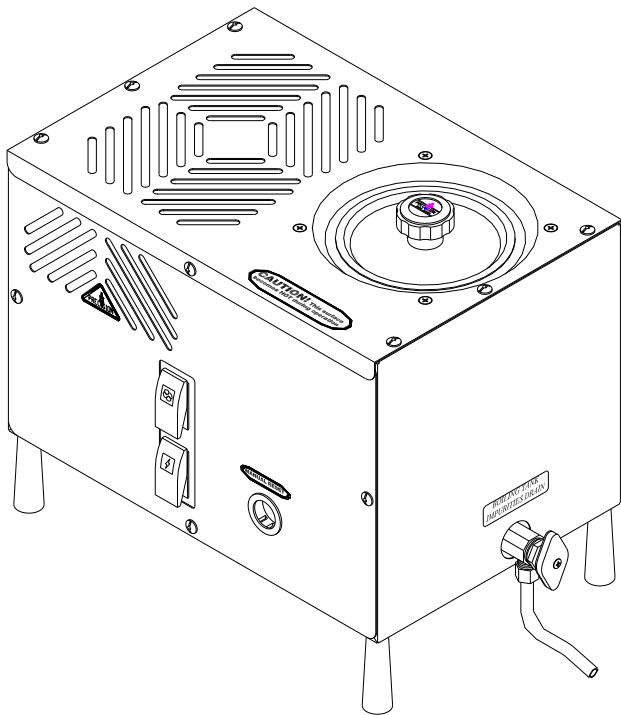

# REPLACEMENT PARTS MANUAL

FOR MODEL: PWS 8-M(120VAC), PWS 8-M240VAC) & PWS 8-MST  
PART # 500000                      500012                      500001  
SERIES 0001                      0001                      0001

## 094080-, Exploded Parts List Holding Tank Assembly, 8-3MST

<b>Item #</b>	<b><u>Part #</u></b>	<b><u>Description</u></b>	<b><u>Qty</u></b>
1	080078	Valve, HT, 4" (includes nut & washer)	1
2	500196	Holding Tank WA, 3 Gallon	1
3	054019	Foot, 5/8" Dia, x 7/16" High, Blk	4
4	026002	Nut, Kep, Pltd, #6-32	4
5	500258	Filter Housing, WA, 8-M	1
6	500260	Filter Cap, 2", WA	1
7	054005	Bushing, Wire, 5/8'	2
8	080132	Nut, Jam 3/8, Blk	1