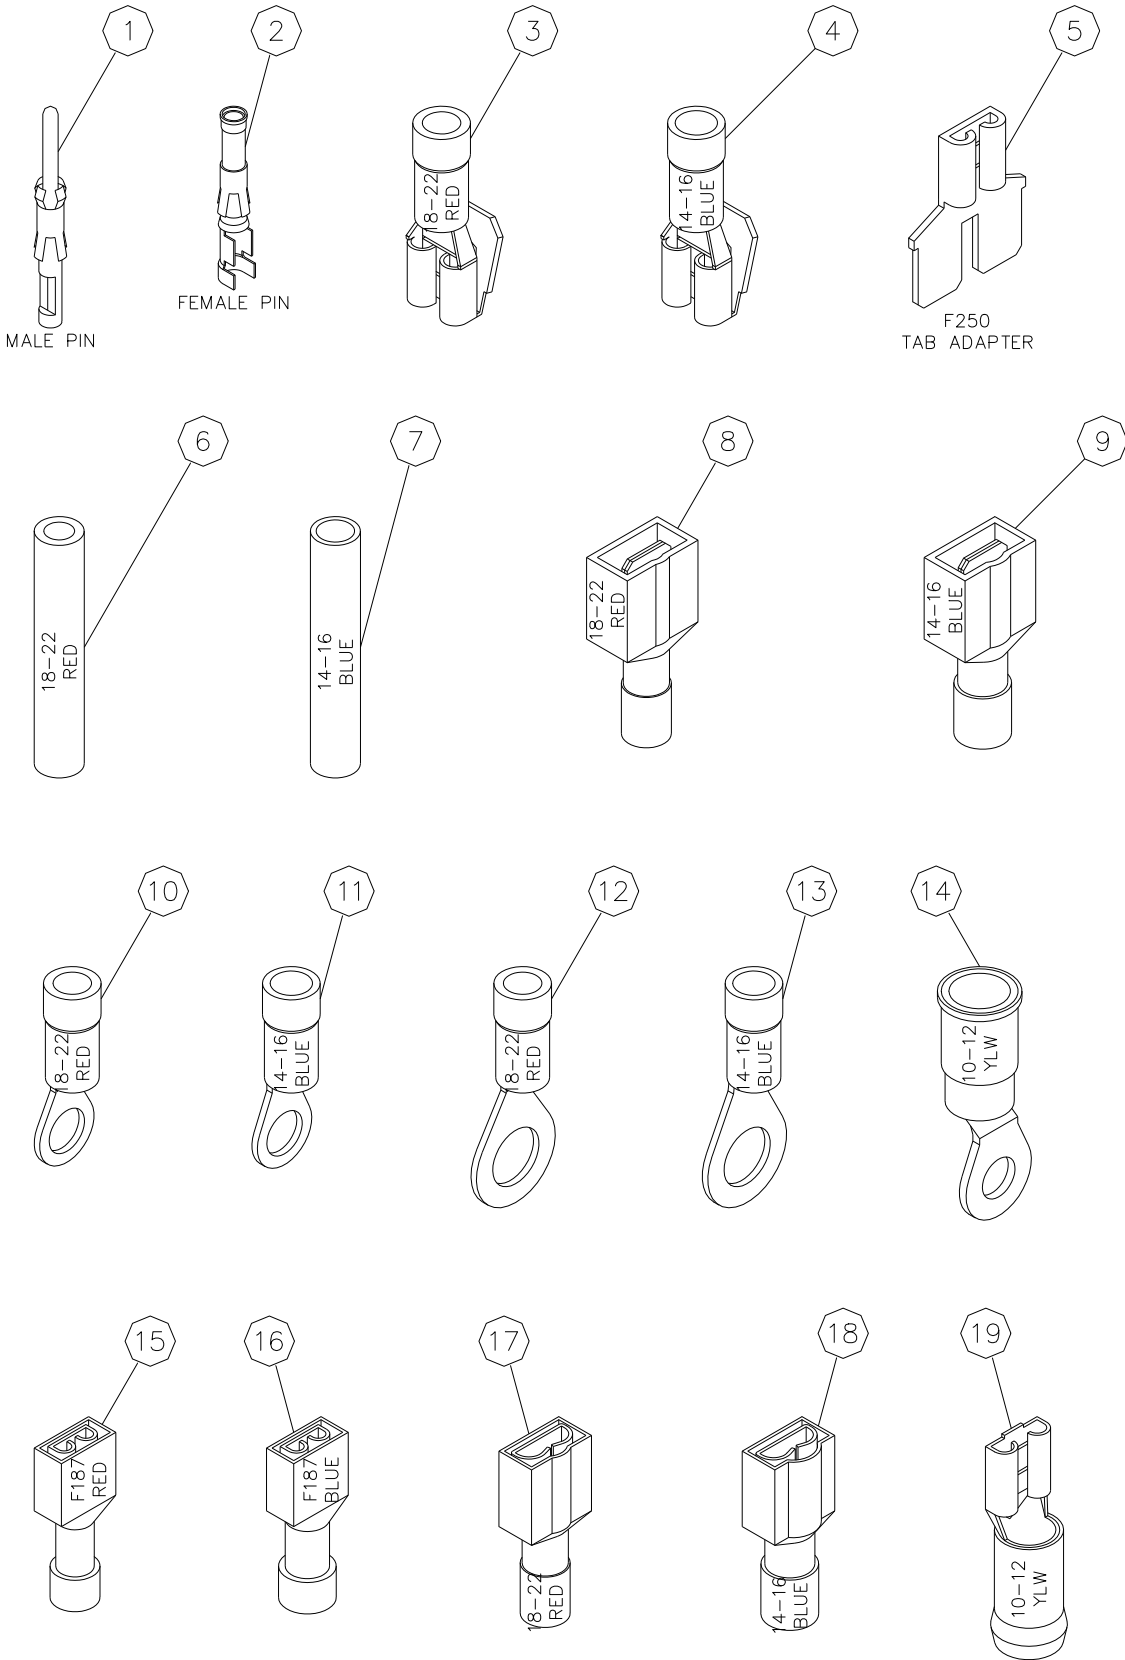

094109-, Exploded Parts List Electrical Terminals

Item #	Part #	Description
1	060016	Pin, Male, Circular
2	060017	Pin, Female, Circular
3	066014	Receptacle, Pigg, F250, #18-22 AWG, Red
4	066004	Receptacle, Pigg, F250, #14-16 AWG, Blue
5	066013	Tab Adapter, F250
6	066006	Butt Splice, #18-22 AWG, Red
7	066005	Butt Splice, #14-16 AWG, Blue
8	060012	Tab, 250, #18-22 AWG, Red
9	066011	Tab, 250, #14-16 AWG, Blue
10	066008	Ring, #10, #18-22 AWG, Red
11	066007	Ring, #10, #14-16 AWG, Blue
12	066010	Ring, ¼", #18-22 AWG, Red
13	066009	Ring, ¼", #14-16 AWG, Blue
14	066016	Ring, #10, #10-12 AWG, Yellow
15	066003	Receptacle, F187, #18-22 AWG, Red
16	066001	Receptacle, F187, #14-16 AWG, Blue
17	066002	Receptacle, F250, #18-22 AWG, Red
18	066000	Receptacle, F250, #14-16 AWG, Blue
19	066015	Receptacle, F250, #10-12 AWG, Yellow

094109-, Exploded Parts List Electrical Terminals